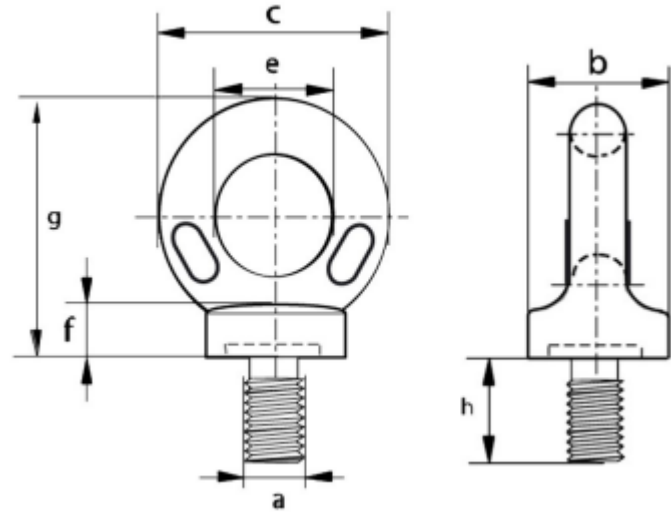

## BSW Collared Eyebolt

- COI Series

WLL	Diameter Thread	Diameter Base	Diameter Eye Outside	Diameter Eye Inside	Thickness Collar	Height	Thread Length
	a	b	c	e	f	g	h
tons	inch	mm	mm	mm	mm	mm	mm
0.10	1/4	22	33	15	7	36	18
0.15	5/16	22	33	15	7	36	18
0.25	3/8	22	33	15	7	36	18
0.50	1/2	29	44	20	10	48	23
0.90	5/8	36	52	24	12	58	28
1.40	3/4	45	66	30	14	73	35
2.00	7/8	52	77	35	17	84	40
2.75	1	58	85	39	20	94	46